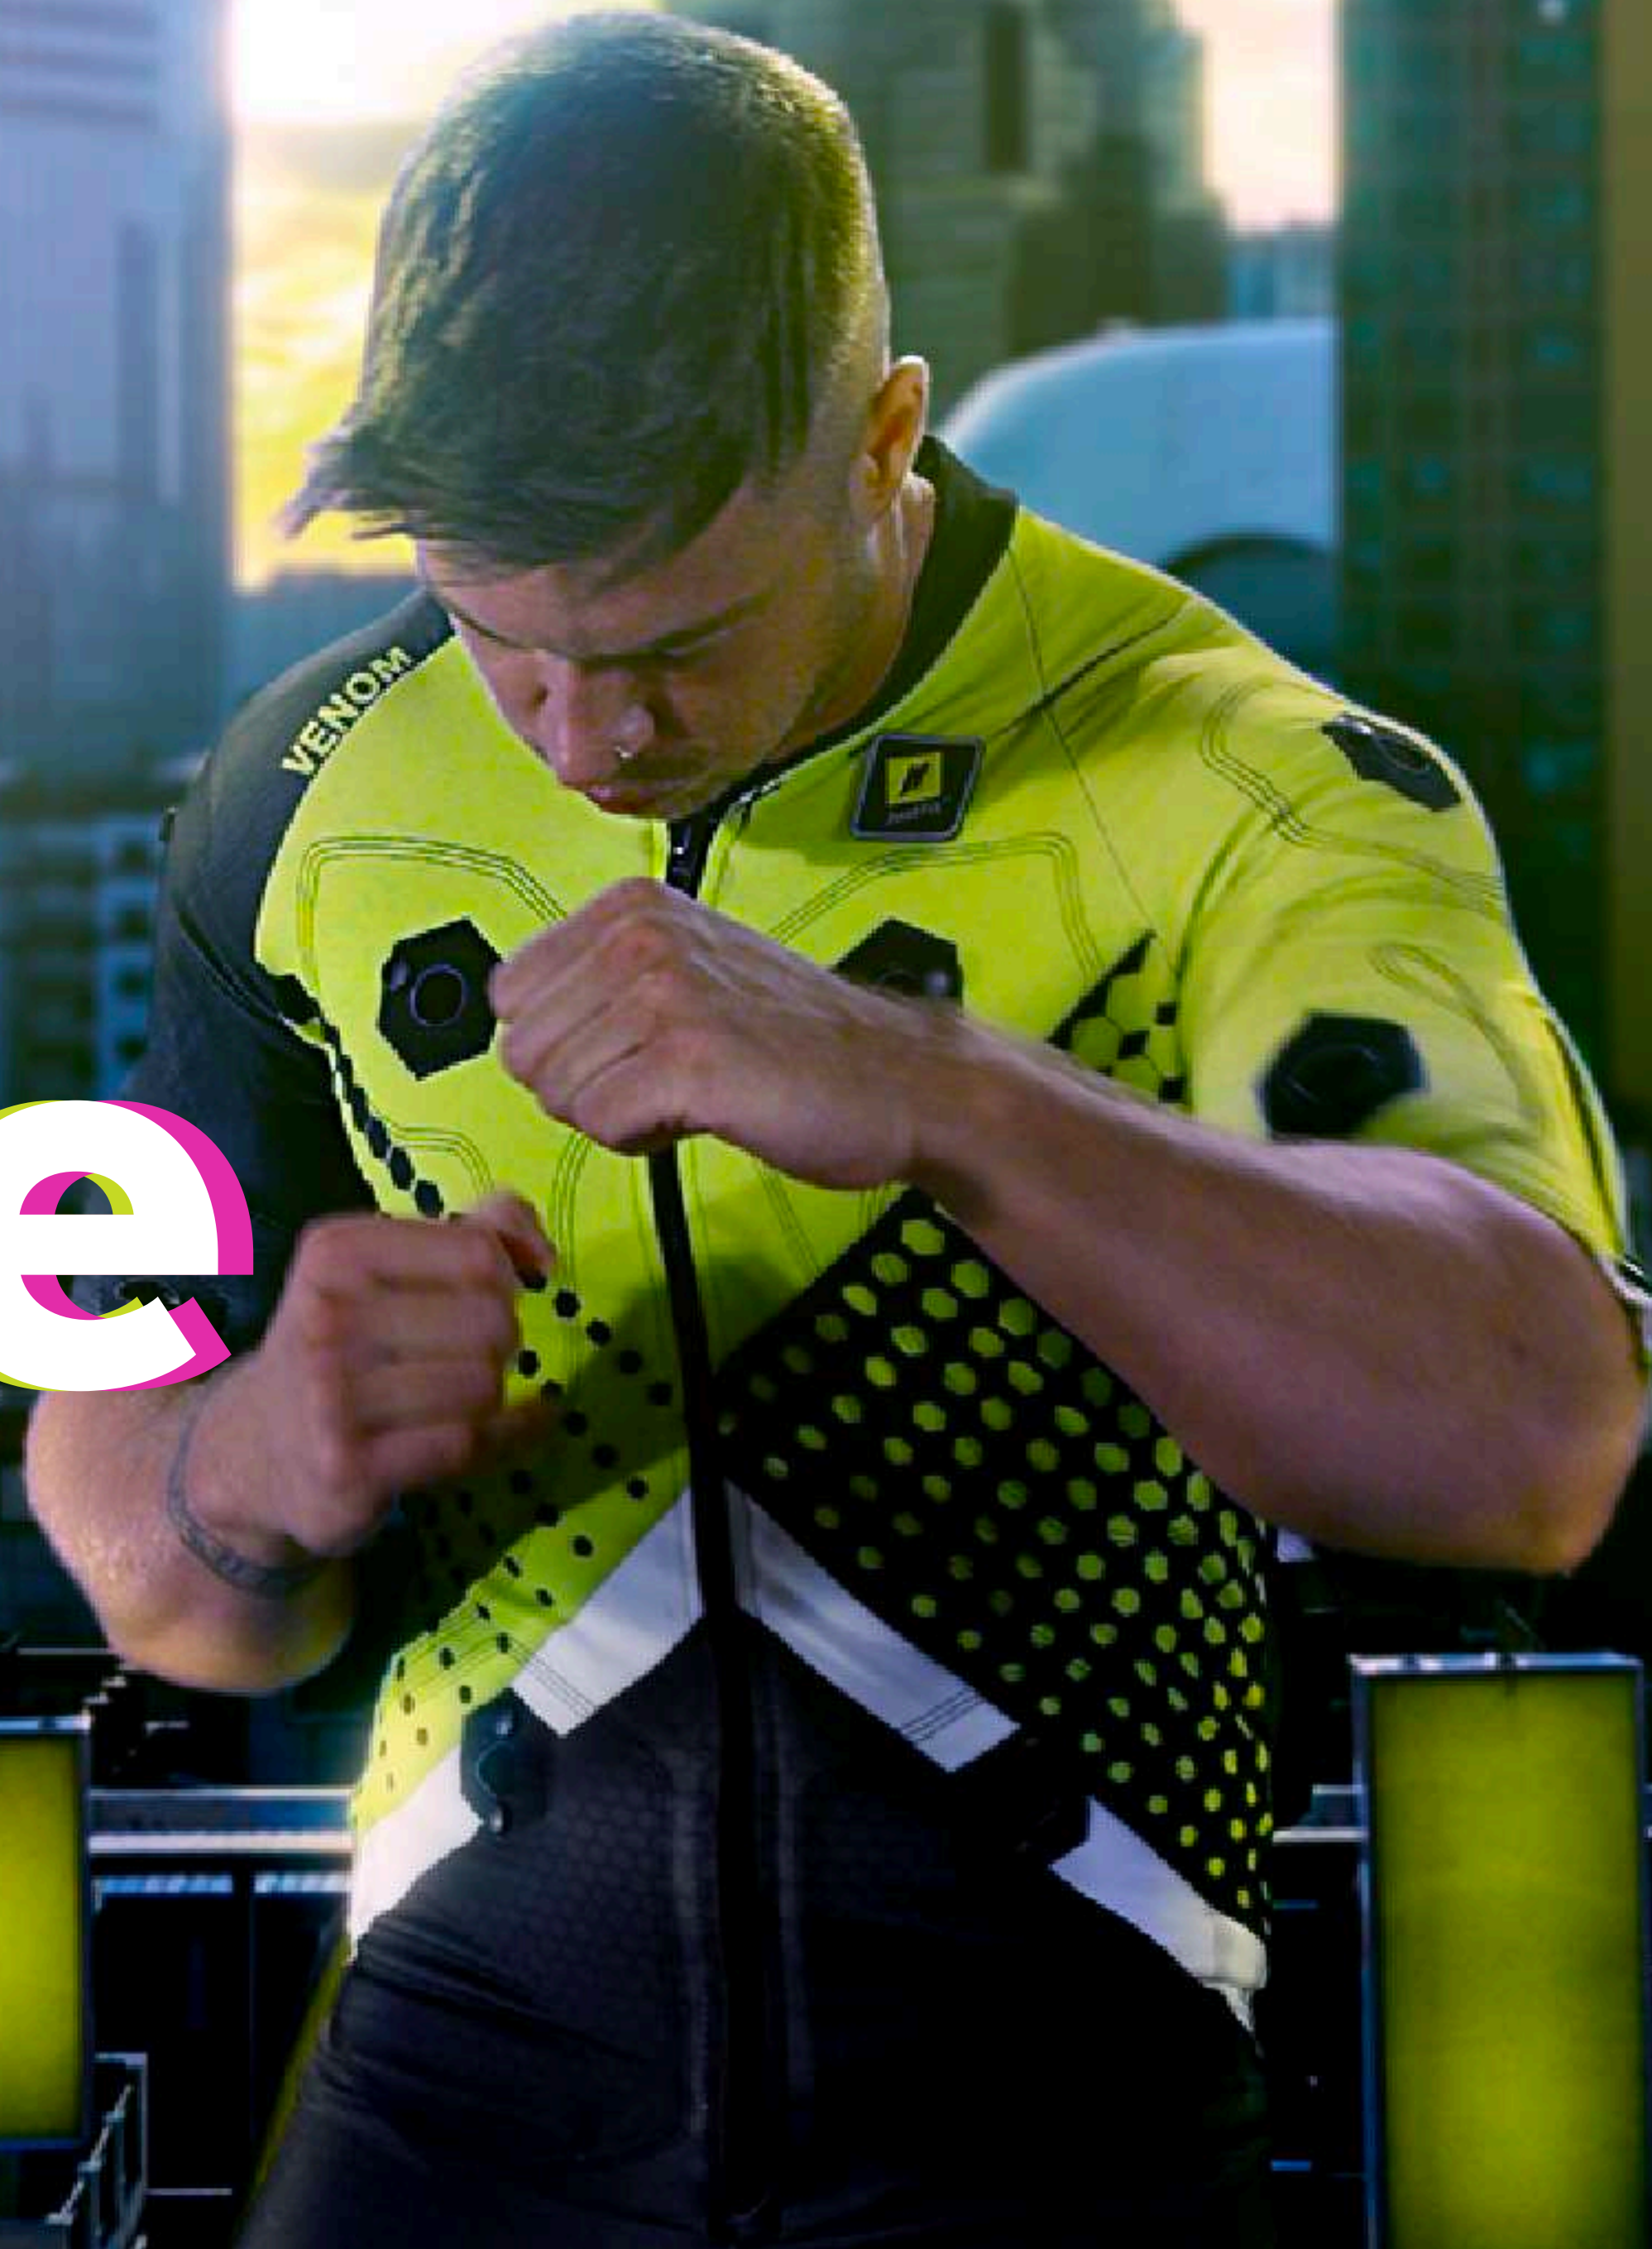

JustfitMe

The first EMS system you can use
anytime, anywhere