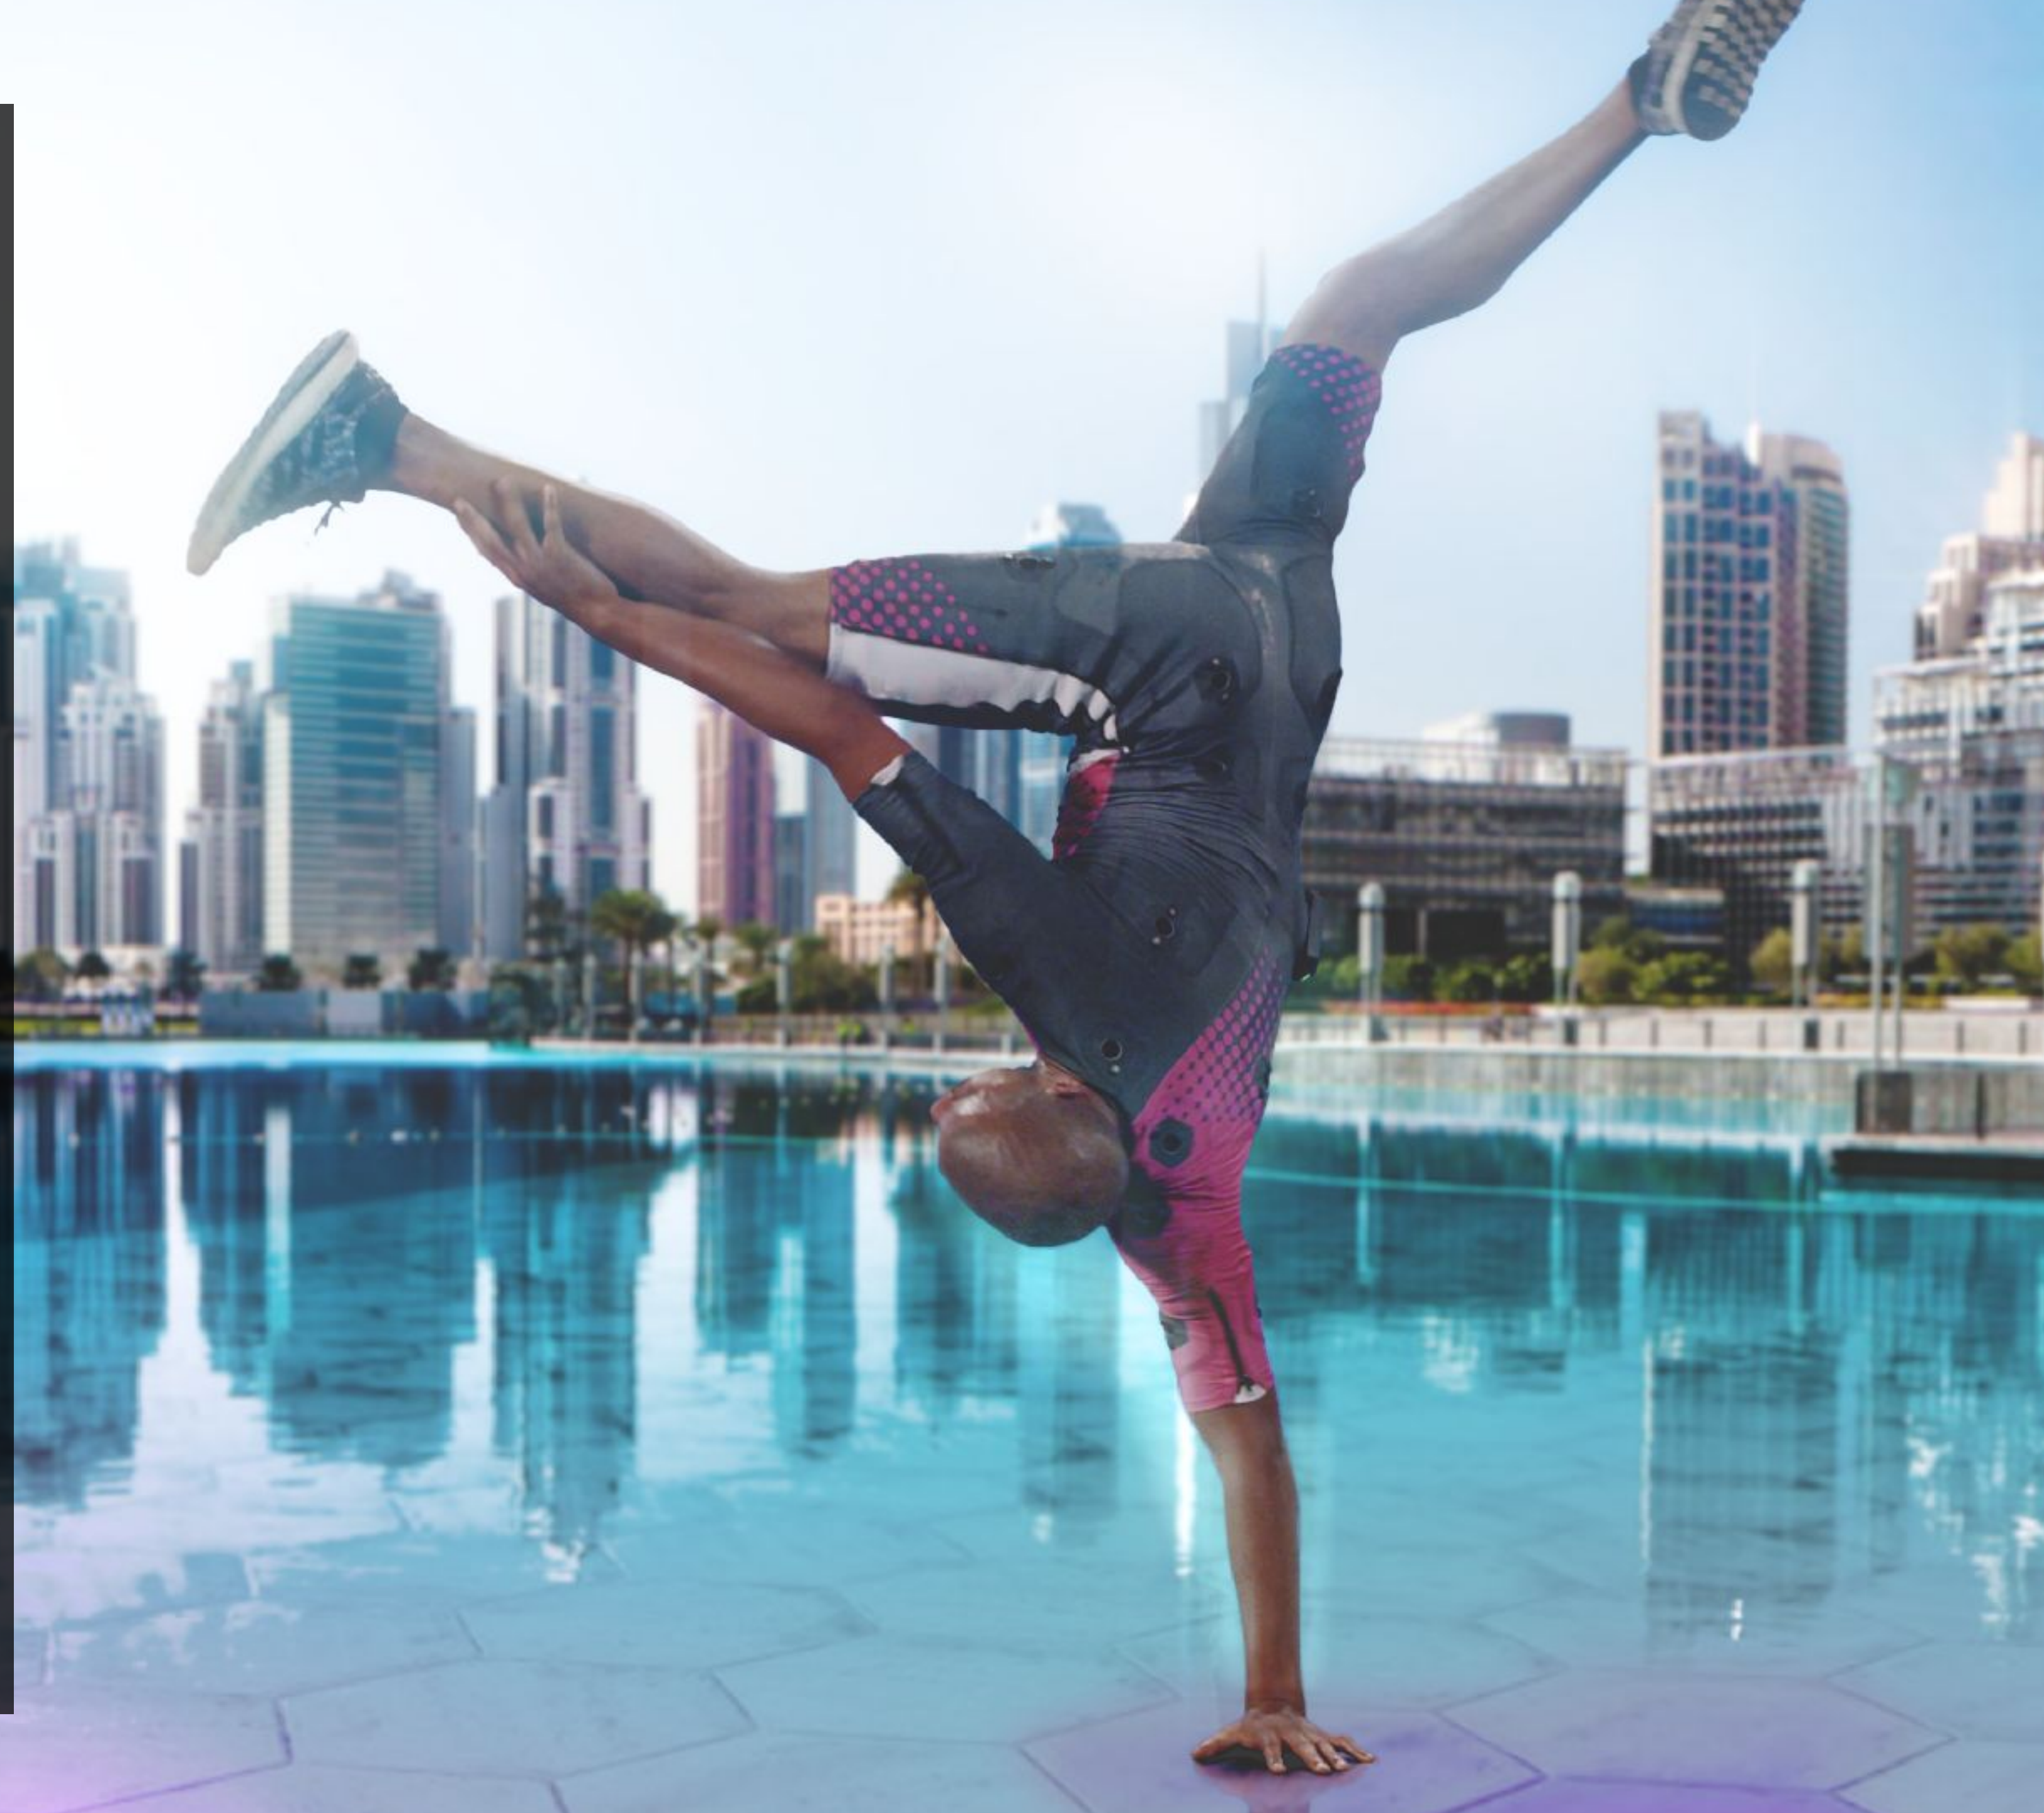

JustfitMe – the best value for money EMS device in the world

Due to our unique payment schemes you can enjoy the advantages of the most innovative electrical muscle stimulation technology with a low starting investment.

Aim for the impossible without limits.
Anytime, anywhere.

- For losing weight
- For increasing muscle mass
- For increasing endurance
- For rehabilitation