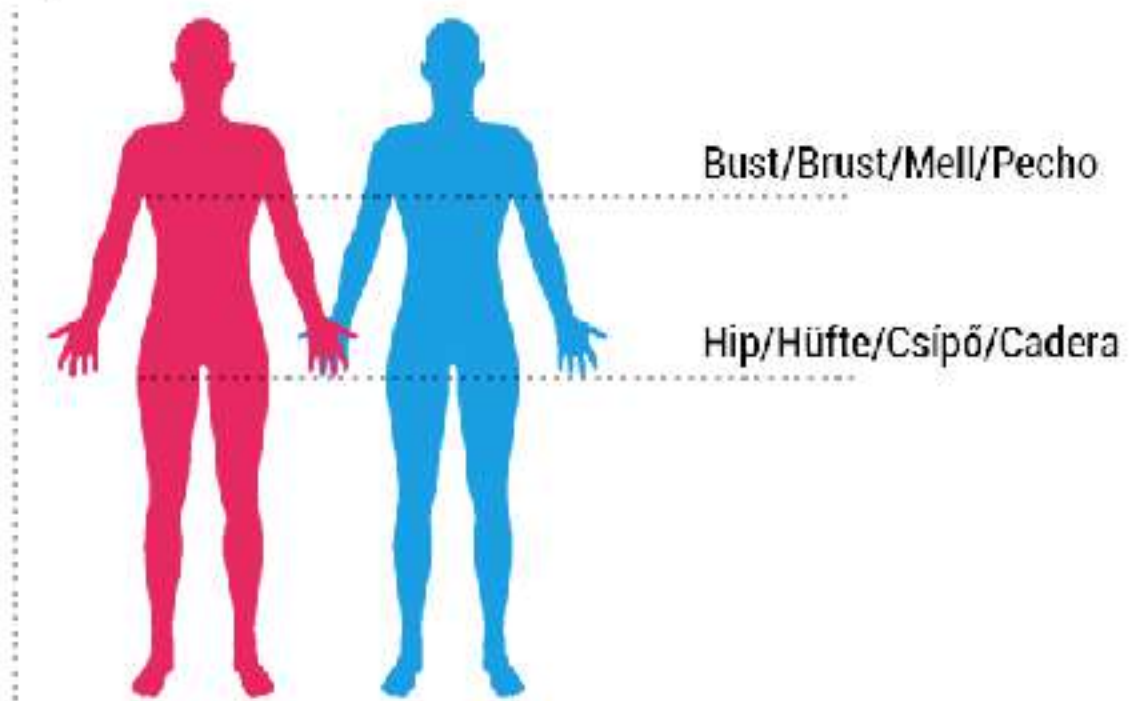

Size chart - JustfitMe

Height/Größe/Magasság/Altura

	XS	S	M	L	XL	XXL
Hip (cm) Hüfte/Csipő/Cadera	74-84	79-88	86-96	92-104	102-114	112-144
Bust (cm) Brust/Mell/Pecho	80-90	88-98	100-108	106-120	116-126	114-150
Height (cm) Größe/Magasság/Altura	157-167	165-170	168-178	176-182	180-186	184-194