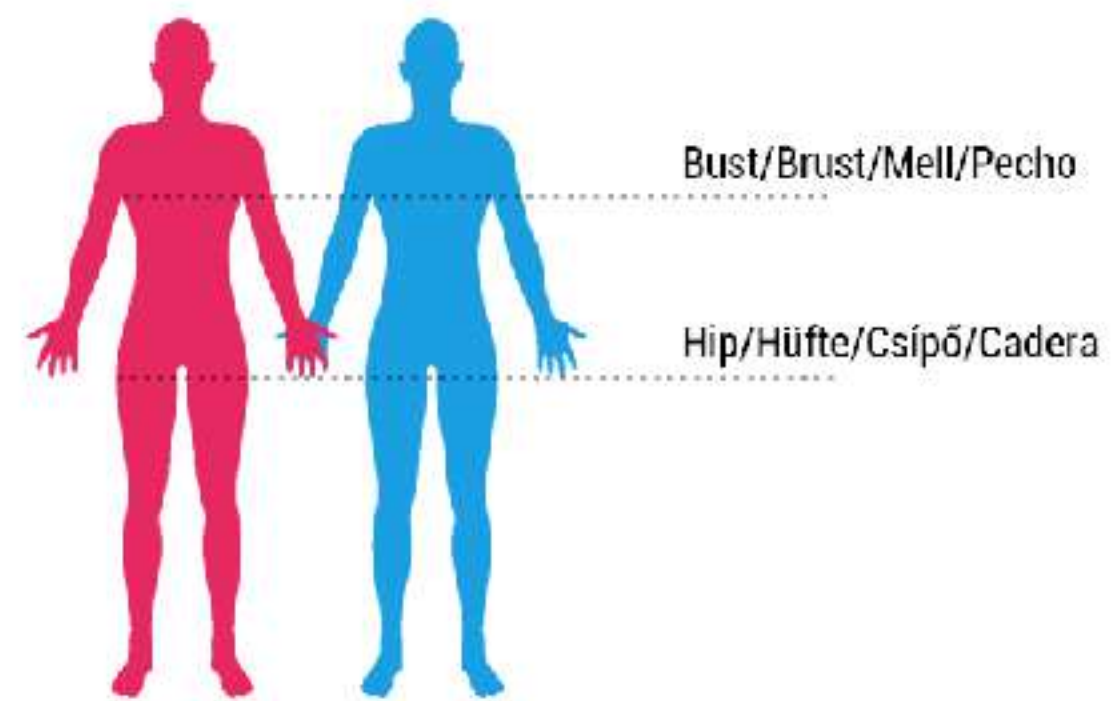

Aim for the impossible without limits.
Anytime, anywhere.

- For losing weight
- For increasing muscle mass
- For increasing endurance
- For rehabilitation

Size chart - JustfitMe Ace

	XS	S	M	L	XL
Hip (cm) Hüfte/Csipő/Cadera	70-84	80-94	88-104	98-120	110-134
Bust (cm) Brust/Mell/Pecho	64-100	68-106	76-110	90-122	102-140