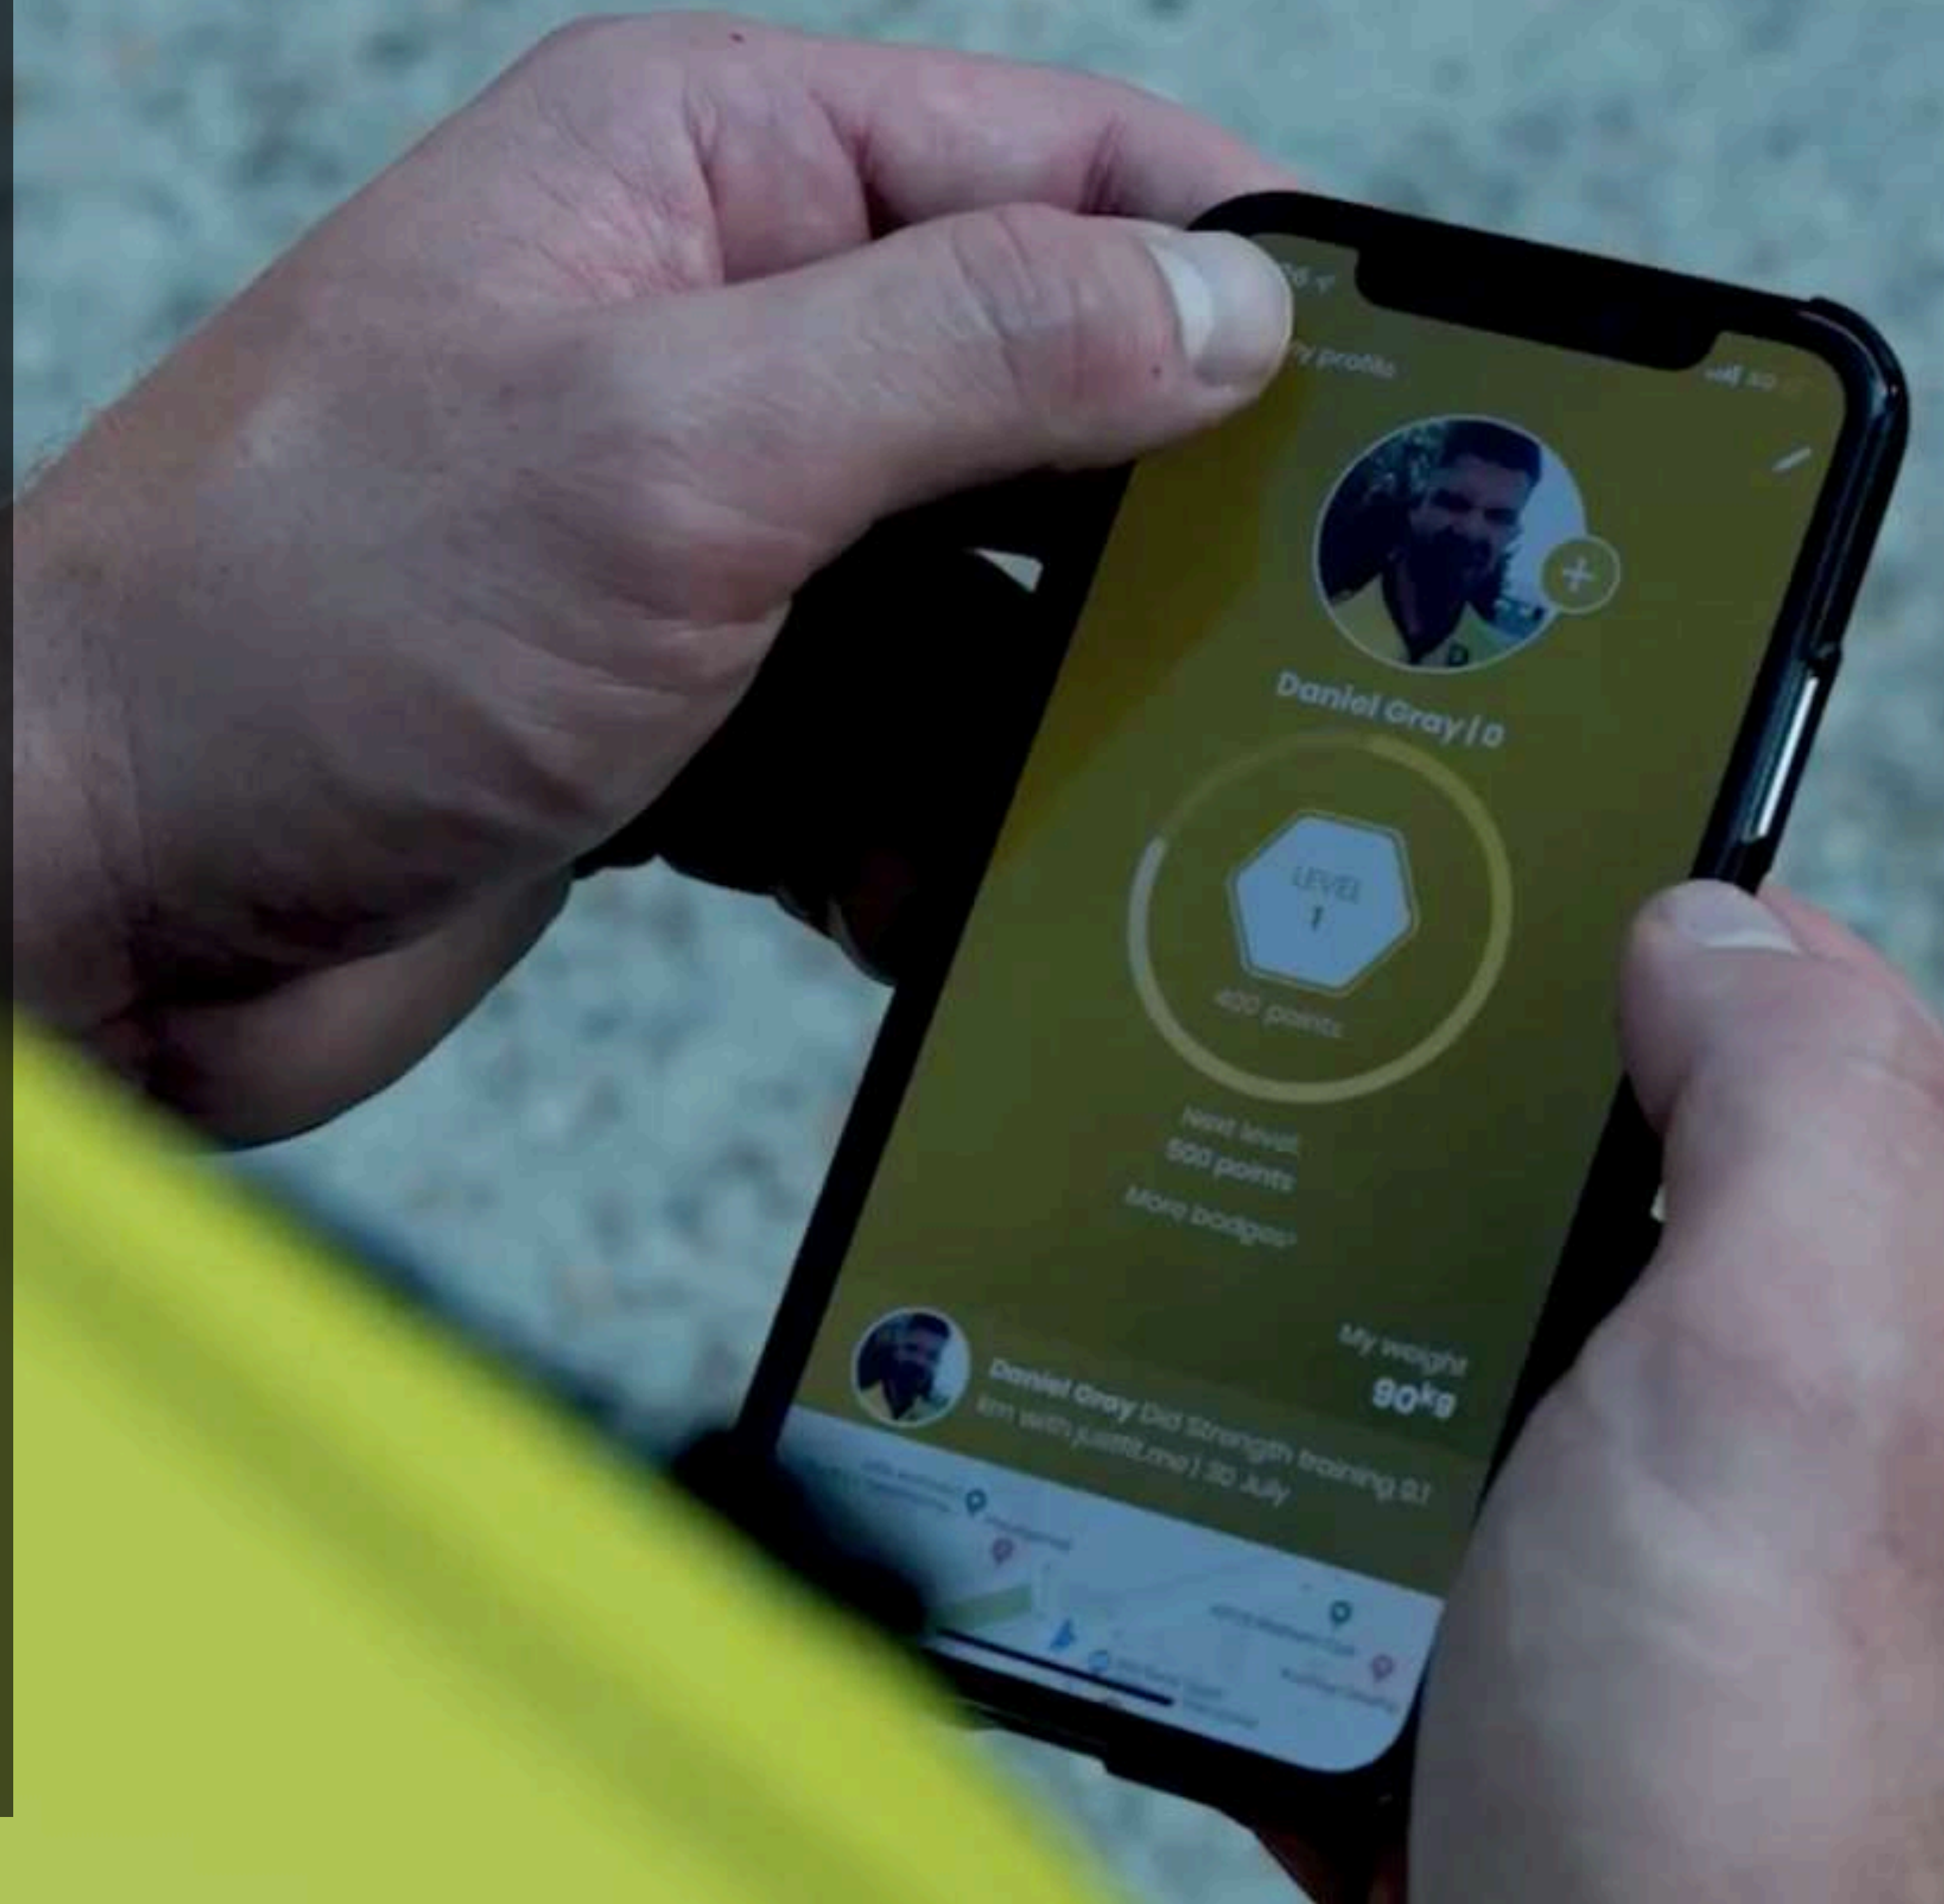

JustfitMe App: your companion in everyday life

It not only monitors your daily training sessions but also makes you part of the Justfit community.

- Create your very own training program with the help of the app! It has never been this easy. It even warns you not to forget your session.
- Track your own progress. With the built-in statistic module you can check the efficiency of your training sessions.
- Built-in voice control: there is no need to touch. You just have to say what you would like.
- You can even search for gyms with it.